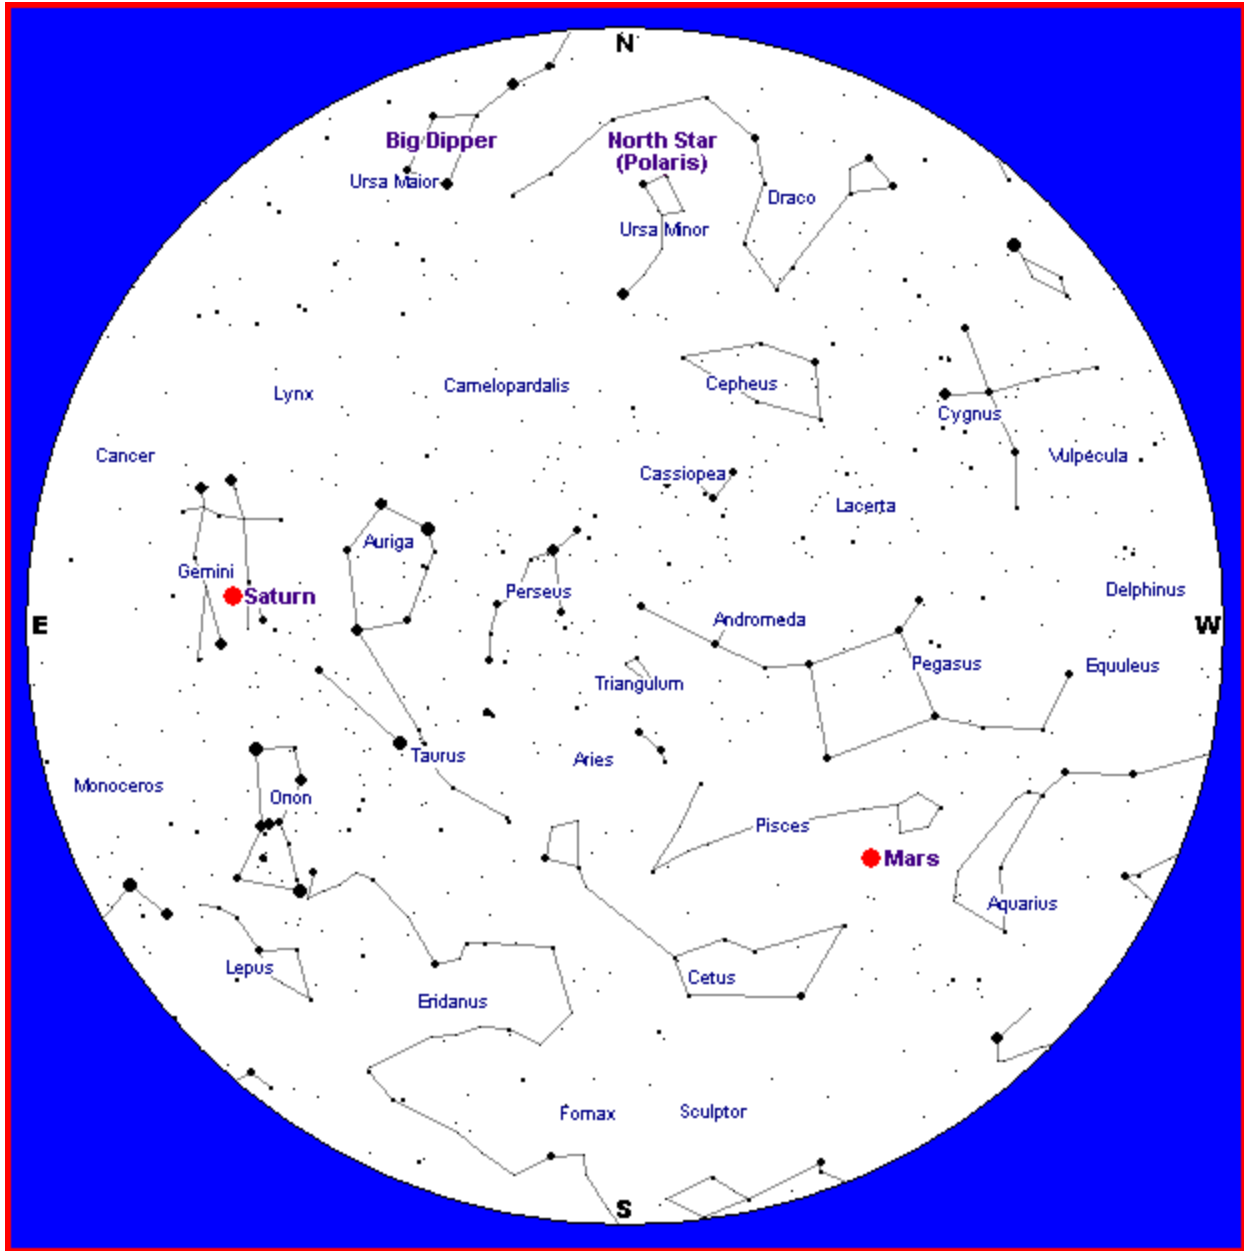

December 2003 Sky Chart* for:
10:00 P.M at the beginning of the month
9:00 P.M in the middle of the month
8:00 P.M at the end of the month

*Sky Chart used with the kind permission of **Heavens-Above** at <http://www.heavens-above.com/>

The TOMCHIN PLANETARIUM is named in honor of the late Harold Tomchin, of Princeton, W.Va., who made a generous donation to ensure its continuing operation, and whose family continues to support the planetarium for the educational benefit of WVU students, staff, and faculty members, as well as the local community. Contributions can be made in support of the planetarium through the **WVU Planetarium Project** at the **WVU Foundation, Inc.**, phone (304)284-4000. Thank You.

Edited by John Hopkins
(304)293-3422, extension 1443
jhopkins@mail.wvu.edu